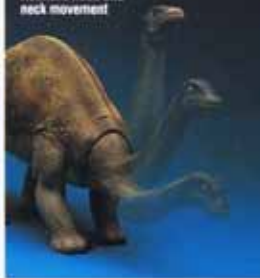

TYCO DINO-RIDERS™

DINO-RIDERS™

Harness the Power of Dinosaurs.™

Dino-Riders Brontosaurus with Ayce, Ion and Serena and Full Battle Accessories

No. 9162

New

The battle explodes with action when this authentic 1/4th scale Brontosaurus rumbles onto the scene! The ultimate battle station, the Brontosaurus features rolling land mines, 3 prehistoric Rhamphorynca pterosaurs with clip-on missiles, fold-out landing pad, working winch with interchangeable hooks and a full array of rotating laser cannons. Includes heroic Dino-Riders Ayce, Ion and Serena, each with clip-on weapon accessories.

Standard Pack: 2 • Carton Weight: 12 lbs.
Cube: 50 • Package Size: 35" x 14 3/4" x 8 1/2"