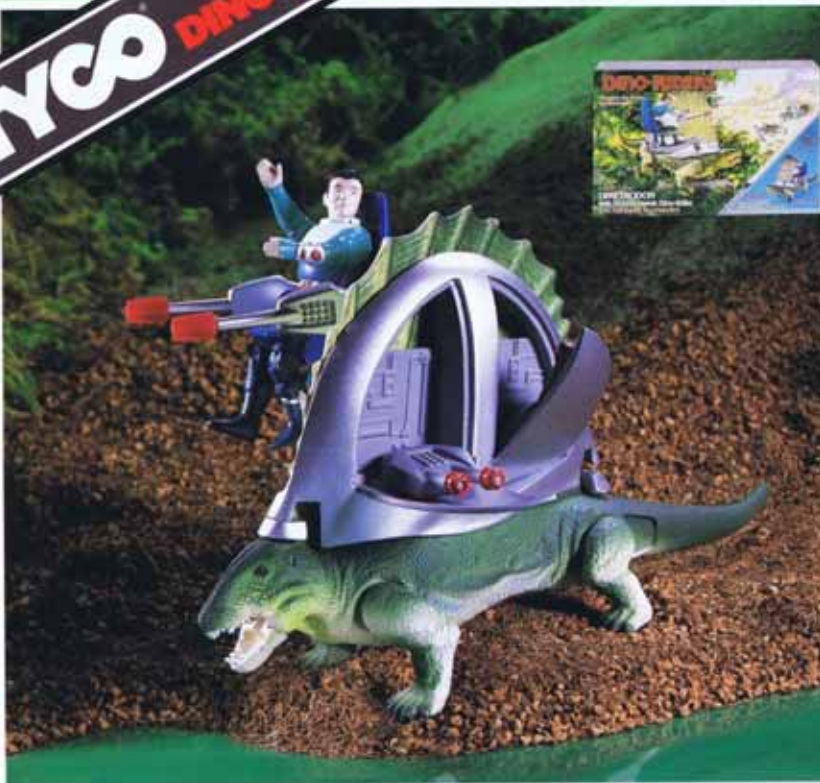

TYCO DINO-RIDERS™

DINO-RIDERS™

Harness the Power of Dinosaurs.™

Dino-Riders Dimetrodon with Shado and Full Battle Accessories

No. 9124
New

Authentic 1/24th scale Dimetrodon is the Dino-Riders' secret infiltrator. Heroic Shado hides behind a huge sail, features snapping jaws, anti-aircraft seat with twin laser guns and removable sail shield.

Standard Pack: 12 • Carton Weight: 7.1 lbs.
Cube: 1.7 • Package Size: 7" x 11 1/2" x 3"