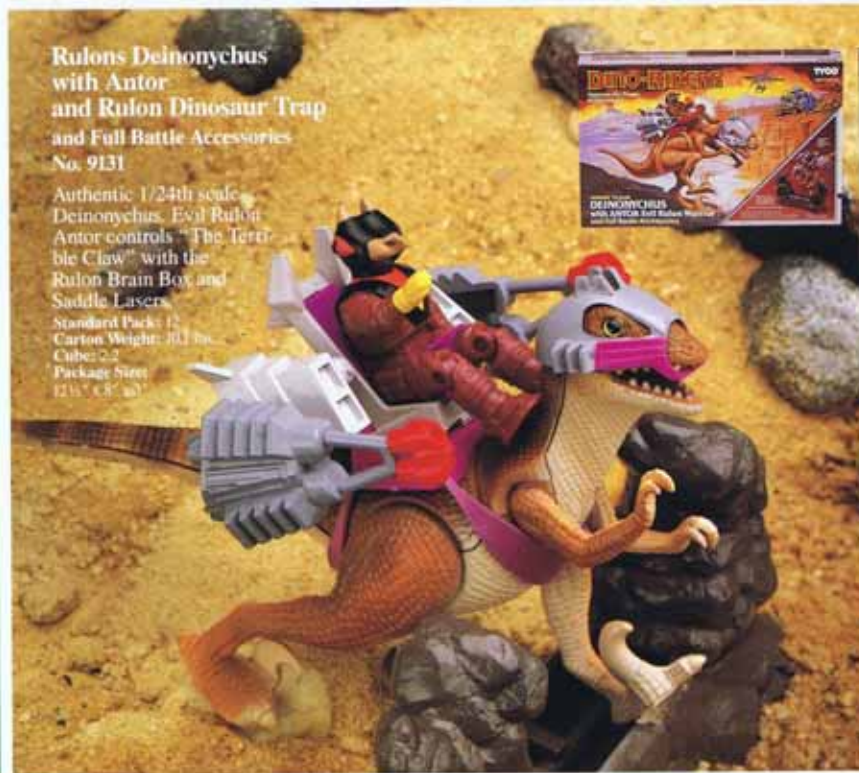

Rulons Deinonychus with Antor and Rulon Dinosaur Trap and Full Battle Accessories

No. 9131

Authentic 1/24th scale Deinonychus. Evil Rulon Antor controls "The Terrible Claw" with the Rulon Brain Box and Saddle Lasers.

Standard Pack: 12
Carton Weight: 10.1 lbs.
Cube: 2.2
Package Size: 12 1/2" x 8" x 3"