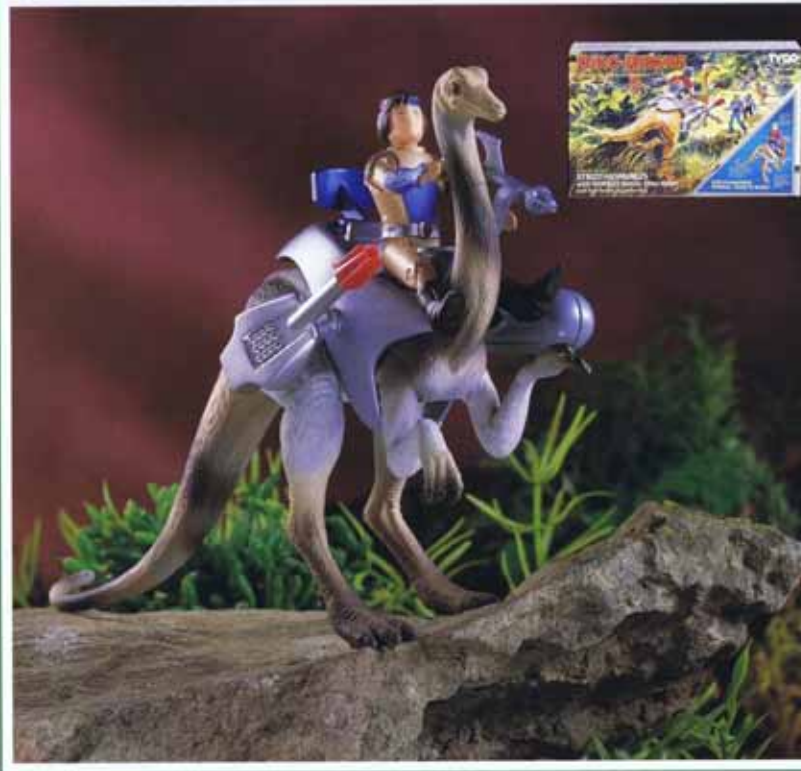

No. 9162

New

The battle explodes with action when this authentic 1/4th scale Brontosaurus rumbles onto the scene! The ultimate battle station, the Brontosaurus features rolling land mines, 3 prehistoric Rhamphorynca pterosaurs with clip-on missiles, fold-out landing pad, working winch with interchangeable hooks and a full array of rotating laser cannons. Includes heroic Dino-Riders Ayce, Ion and Serena, each with clip-on weapon accessories.

**Kameelian
Infiltrator
with
camouflage
accessories**

TYCO DINO-RIDERS™

DINO-RIDERS™

Harness the Power of Dinosaurs.™

Dino-Riders Protoceratops with Kanon and Full Battle Accessories

No. 9113
New

Authentic 1/24th scale Protoceratops is the Dino-Riders' armored personnel carrier. Heroic Kanon rides into battle with Nite-Glow viewing port and blazing side guns.
Standard Pack: 12 • Carton Weight: 5.8 lbs.
Cube: 10 • Package Size: 6" x 9 1/2" x 2 1/2"

Dino-Riders Struthiomimus with Nimbus and Full Battle Accessories

No. 9114
New

Authentic 1/24th scale Struthiomimus is a fleet-footed supply carrier. With Nimbus in the pilot's seat, this Struthiomimus can overcome any battle-field obstacle. Features opening message carrier tube and pivoting laser guns!
Standard Pack: 12 • Carton Weight: 5.8 lbs.
Cube: 10 • Package Size: 6" x 9 1/2" x 2 1/2"